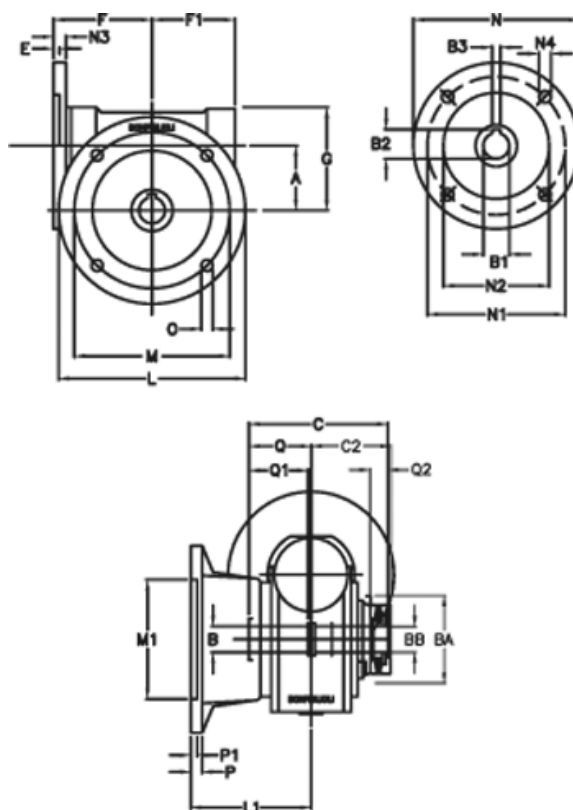

Article number: 390204406042336

Description: Worm Gear with Torque Limiter
VF 44-L2-F-60-P63B14

Measures

a = 44.60	C2 = 48	m = 87	P = 9
B = 18	Description = VF 44F-xx-63B14	M1 = 60	P1 = 7
B1 E7 = 11	E = 2.0	N = 90	Q = 32.0
B2 = 12.8	F = 65	N1 = 75	Q1 = 32
B3 H9 = 4	F1 = 54	N2 = 60	Q2 = 12
BA = 40	g = 71	N3 = 8.0	
BB H7 = 11	L = 110	N4 = 5.5	
C = 79	L1 = 60.5	O = 8.5	